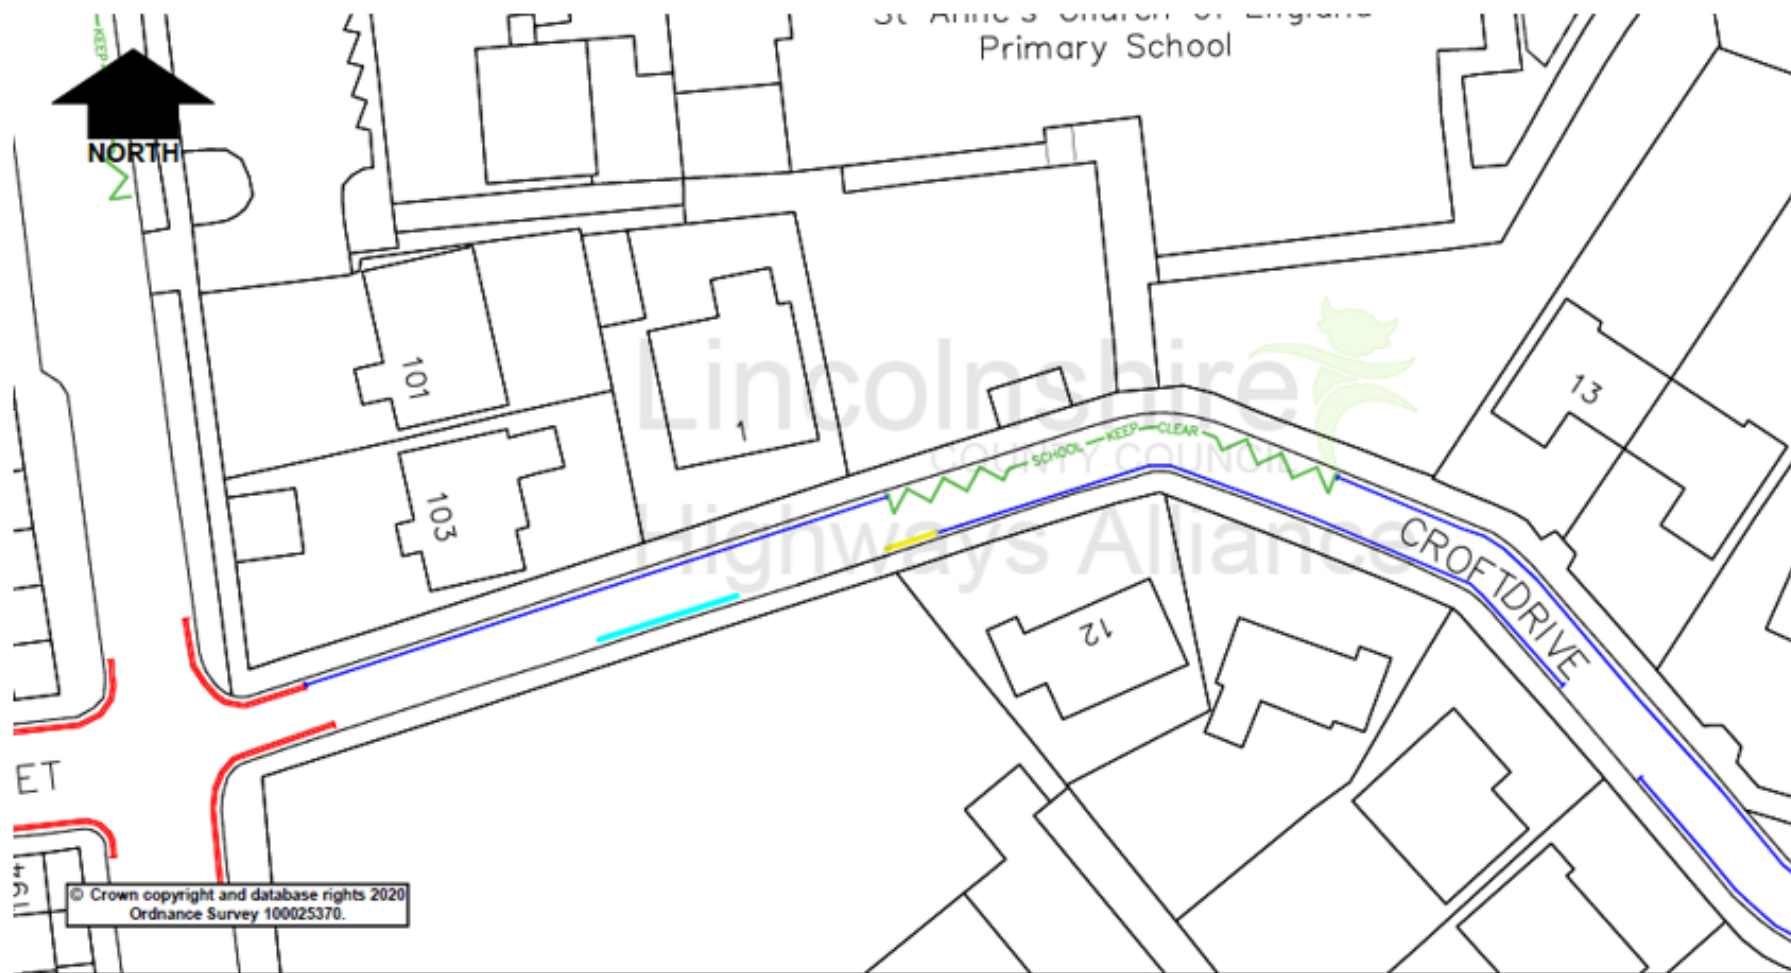

Appendix B :Original proposal - Grantham, Croft Drive – proposed minor modification to waiting restrictions

Key:

-  Proposed revocation of "No waiting Mon - Fri 8am - 9.30am & 2pm - 4.30pm"
-  Proposed "No Waiting at Any Time"
-  Existing "No Waiting at Any Time"
-  Existing "No Stopping Mon - Fri 8am - 4pm on entrance markings"
-  Existing "No Waiting Mon - Fri 8am - 9.30am & 2pm - 4.30pm"